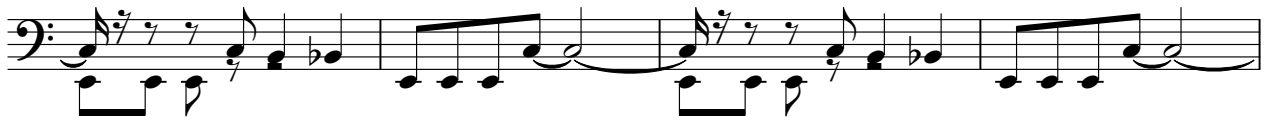

48

53

59

♩ = 120,000000

64

68

72

76

80

84

♩ = 120,000000

♩ = 120,000000 109 107

88