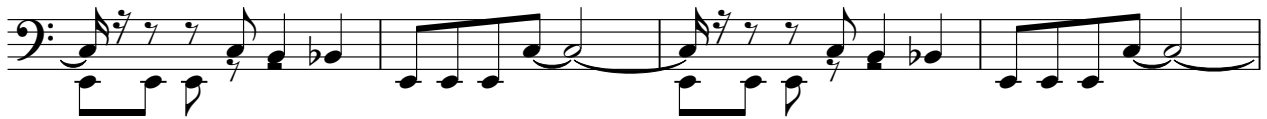

48

53

59

♩ = 120,000000

64

68

72

76

80

84

♩ = 120,000000

♩ = 120,000000 109 107

88