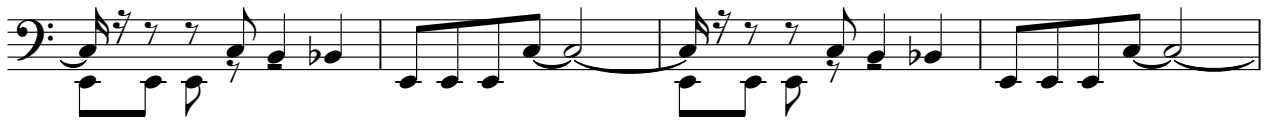

48

53

59

♩ = 120,000000

64

68

72

76

80

84

♩ = 120,000000

♩ = 120,000000 109 107

88