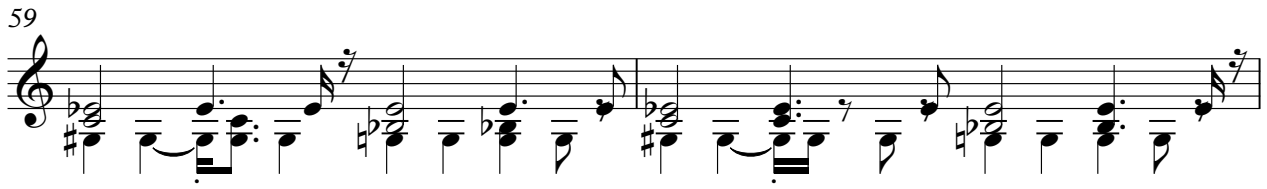

♩ = 140,260330

♩ = 166,046753

Simple plan - Perfect World