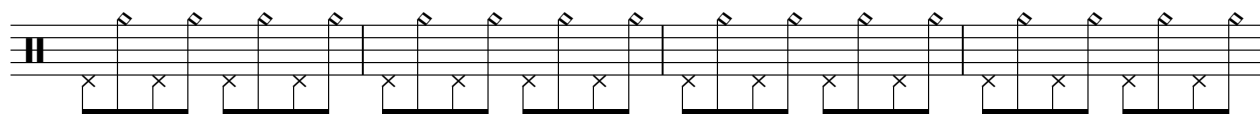

81

85

89

93

97

101

105

109

113

117

V.S.