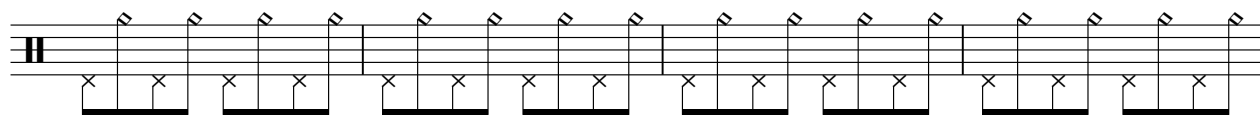

81

85

89

93

97

101

105

109

113

117

V.S.