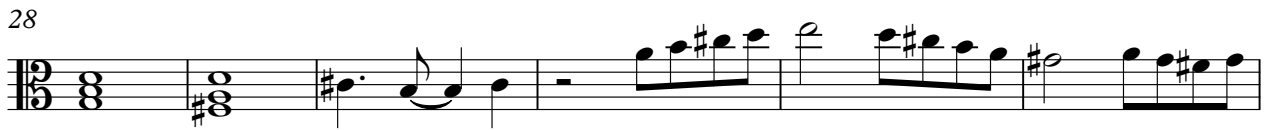

49 **7**

Detailed description: The image shows a guitar solo score for Phil Collins' 'Groovy Kind Of Love 2'. It consists of seven staves of music in 4/4 time. The tempo is marked as ♩ = 71,000038. The first two staves (measures 1-9) are mostly rests. The third staff (measures 10-18) contains a double bar line with a '2' above it, indicating a double stop. The fourth staff (measures 19-28) features a melodic line with eighth and sixteenth notes, including sharps and naturals. The fifth staff (measures 29-34) continues the melodic line with slurs and ties. The sixth staff (measures 35-40) shows a melodic line with a large slur and a bend. The seventh staff (measures 41-48) features a melodic line with a slur and a bend. The eighth staff (measures 49-56) contains a melodic line with a slur and a bend, followed by a double bar line with a '7' above it, indicating a seven-measure rest.

40

16

Phil Collins - Groovy Kind Of Love 2

str.

♩ = 71,000038

Phil Collins - Groovy Kind Of Love 2

E.piano

♩ = 71,000038