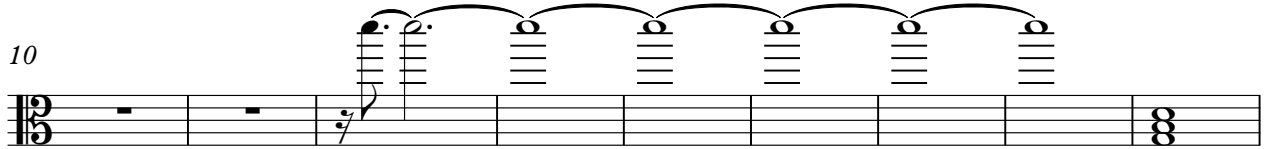

40

16

Phil Collins - Groovy Kind Of Love 2

str.

♩ = 71,000038

Phil Collins - Groovy Kind Of Love 2

E.piano

♩ = 71,000038