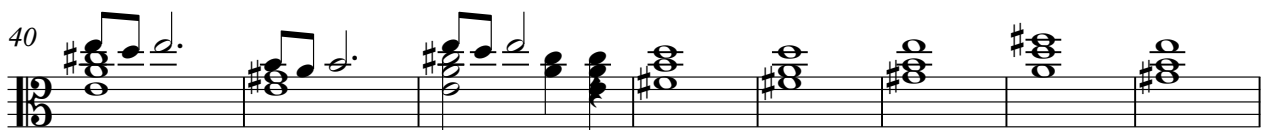

49 **7**

Detailed description: The image shows a guitar solo score for Phil Collins' 'Groovy Kind Of Love 2'. It consists of seven staves of music in 4/4 time. The tempo is marked as ♩ = 71,000038. The first two staves (measures 1-9) are mostly rests. The third staff (measures 10-18) contains a double bar line with a '2' above it, indicating a double stop. The fourth staff (measures 19-28) features a melodic line with eighth and sixteenth notes, including sharps and naturals. The fifth staff (measures 29-34) continues the melodic line with slurs and ties. The sixth staff (measures 35-40) shows a melodic line with a large slur and a bend. The seventh staff (measures 41-48) features a melodic line with a slur and a bend. The eighth staff (measures 49-56) contains a melodic line with a slur and a bend, followed by a double bar line with a '7' above it, indicating a seven-measure rest.

40

16

Phil Collins - Groovy Kind Of Love 2

str.

♩ = 71,000038

Phil Collins - Groovy Kind Of Love 2

E.piano

♩ = 71,000038