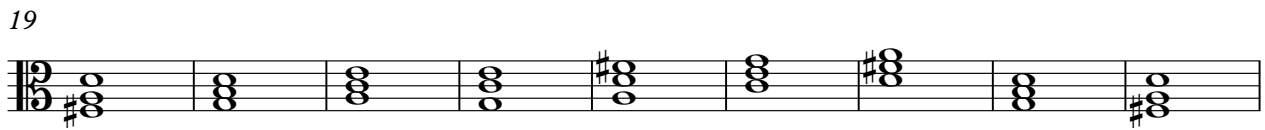

49 **7**

Detailed description: The image shows a guitar solo score for Phil Collins' 'Groovy Kind Of Love 2'. It consists of seven staves of music in 4/4 time. The tempo is marked as ♩ = 71,000038. The first two staves (measures 1-9) are mostly rests. The third staff (measures 10-18) contains a double bar line with a '2' above it, indicating a double stop. The fourth staff (measures 19-28) features a melodic line with eighth and sixteenth notes, including sharps and naturals. The fifth staff (measures 29-34) continues the melodic line with slurs and ties. The sixth staff (measures 35-40) shows a melodic line with a large slur and a bend. The seventh staff (measures 41-48) features a melodic line with a slur and a bend. The eighth staff (measures 49-56) contains a melodic line with a slur and a bend, followed by a double bar line with a '7' above it, indicating a seven-measure rest.

40

16

Phil Collins - Groovy Kind Of Love 2

str.

♩ = 71,000038

Phil Collins - Groovy Kind Of Love 2

E.piano

♩ = 71,000038