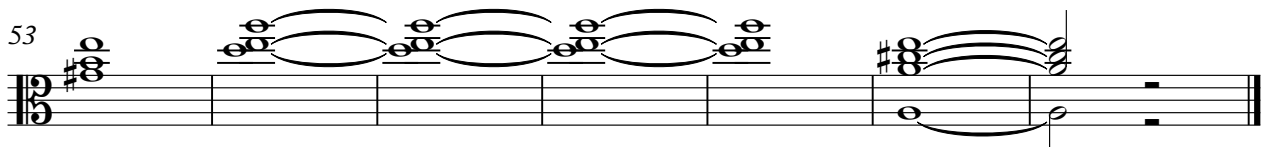

49 **7**

Detailed description: The image shows a guitar solo score for Phil Collins' 'Groovy Kind Of Love 2'. It consists of seven staves of music in 4/4 time. The tempo is marked as ♩ = 71,000038. The first two staves (measures 1-9) are mostly rests. The third staff (measures 10-18) contains a double bar line with a '2' above it, indicating a double stop. The fourth staff (measures 19-28) features a melodic line with eighth and sixteenth notes, including sharps and naturals. The fifth staff (measures 29-34) continues the melodic line with slurs and ties. The sixth staff (measures 35-40) shows a melodic line with a large slur and a bend. The seventh staff (measures 41-48) features a melodic line with a slur and a bend. The eighth staff (measures 49-56) contains a melodic line with a slur and a bend, followed by a double bar line with a '7' above it, indicating a seven-measure rest.

40

16

Phil Collins - Groovy Kind Of Love 2

str.

♩ = 71,000038

Phil Collins - Groovy Kind Of Love 2

E.piano

♩ = 71,000038