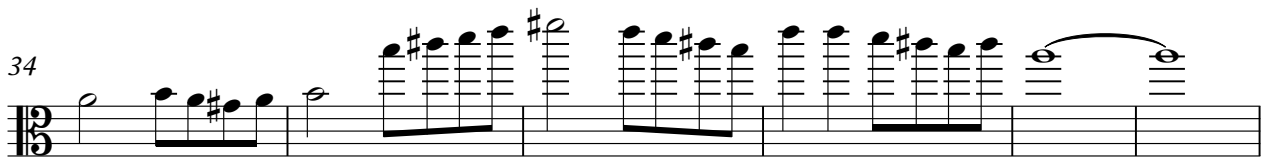

40

16

Phil Collins - Groovy Kind Of Love 2

str.

♩ = 71,000038

Phil Collins - Groovy Kind Of Love 2

E.piano

♩ = 71,000038