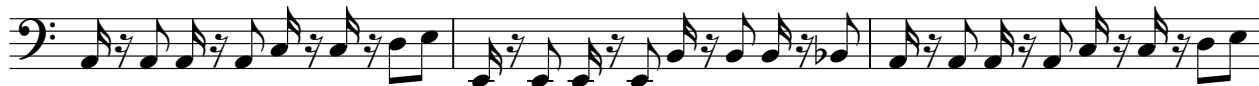

♩ = 110,000107

3

6

9

11

14

18