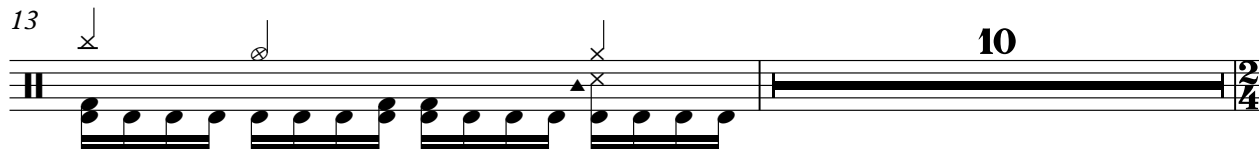

Power

Rick e Renner - Nao Quero Mas Eu Te Amo

♩ = 62,999996

4

7

9

11

13

24