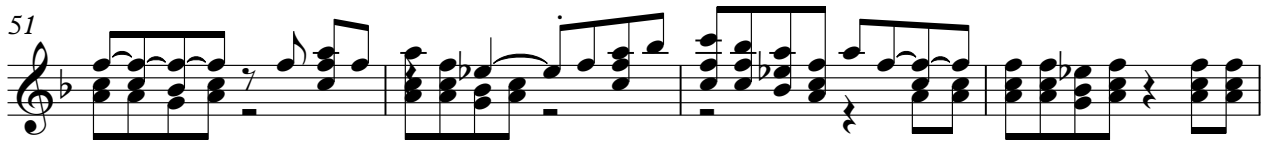

V.S.

Van Hallen - You Really Got Me

Guitar (Bass)

♩ = 125,000000

V.S.

43

Musical notation for measures 43-46. Measure 43 starts with a bass clef and a key signature of one flat. It features a sequence of chords: a four-note chord, a three-note chord, a four-note chord, and a four-note chord. Measure 44 continues with a four-note chord, a four-note chord, and a four-note chord. Measure 45 contains a quarter note, a half note, and a quarter note. Measure 46 consists of a quarter rest followed by a quarter note, a quarter note, and a quarter note.