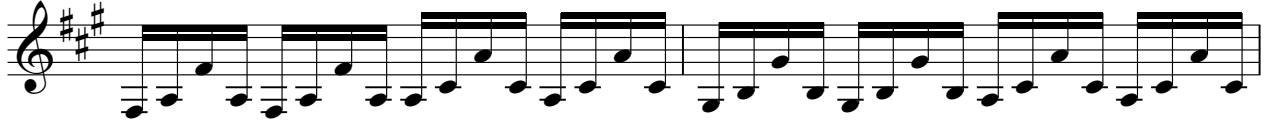

21

23

25

27

29

31

33

35

37

39