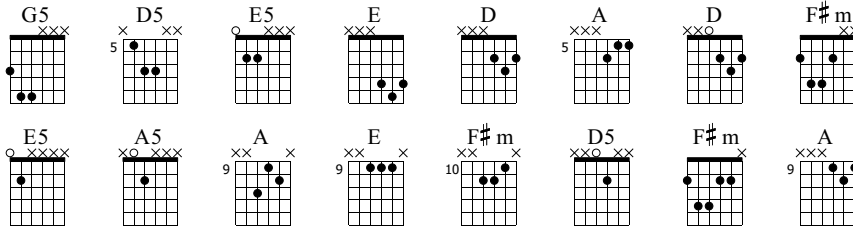

Poliisi pamputtaa taas

Eppu Normaali

Standard tuning

♩ = 130

intro

G5 D5 E5

E-Gt

TAB

T																			
A	5	(5)	7	2	(2)	4	5	2	(2)	4	5	2	(2)	4	5	2	(2)	4	5
B	3	(3)	5	0	(0)	0	0	0	(0)	0	0	0	(0)	0	0	0	(0)	0	0

G5 D5 E5

TAB

T																			
A	(2)	4	5	5	(5)	7	2	(2)	4	5	2	(2)	4	5	2	(2)	4	5	2
B	(0)	0	0	3	(3)	5	0	(0)	0	0	0	(0)	0	0	0	(0)	0	0	0

TAB

132

T
A
B

The image shows a musical score for guitar. It consists of two staves. The top staff is a treble clef staff with a key signature of one flat (B-flat) and a 7/8 time signature. The notation includes a quarter note on G4, a quarter rest, a quarter note on A4, a quarter rest, and a quarter note on B4. The bottom staff is a guitar tablature (TAB) staff with six lines, labeled 'T', 'A', and 'B' on the left side. The TAB staff is currently empty.