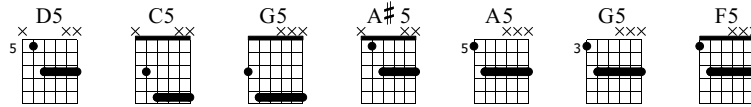

All i want is everything

Bon jovi
these days

Standard tuning

♩ = 102

E-Gt

1

D5 C5 G5 A#5 A5 G5 F5

ff f ff f ff f ff f ff f

T	3	7	7	7-5-3	4-2	7	7	X-5
A	2	7	7	7-5-3	4-2	7	7	X-5
B	0	5	5	0	2-0	5	5	X-3

5

ff f ff f ff f ff f ff f

T	7	7	7-5-3	4-2	7	7	X-5	5	7-5-3	4-2	7
A	7	7	7-5-3	4-2	7	7	X-5	5	7-5-3	4-2	7
B	5	5	0	2-0	5	5	X-3	3	5	5	5

TAB: 0 7 3 0 3 0 3 0 0 7 2-0 3-0-3-0 2 3 3 3 3 2 5

112

f *ff*

T 2-0 3-0-3-0 2 7 7 2-0 3-0-3-0 2

A (5) 5 0 7 0 7 3-0-3-0 2

B (3) 3 0 5 3-0-3-0-3 0 0 5

115

f