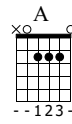

Your New Cockoo

The Cardigans

First band on the moon

Standard tuning

♩ = 120

E-Gt

f

T	5	5	5	5	4
A	7	7	7	7	6
B	6	6	6	6	5
A	7	7	7	7	6
B	5	5	5	5	4

T	X	3	X	4	X
A	X	5	X	6	X
B	X	4	X	5	X
A	X	5	X	6	X
B	X	3	X	4	X

T	5	5	5	4	3
A	7	7	7	6	5
B	6	6	6	5	4
A	7	7	7	6	5
B	5	5	5	4	3

T	X	3	X	4	X
A	X	5	X	6	X
B	X	4	X	5	X
A	X	5	X	6	X
B	X	3	X	4	X

gtr_break

26

T
A
B

(4)	4	4	4	2	2	0	0	4
(4)	5	5	5	2	2	1	1	5
(5)	4	4	4	2	2	1	1	4
(4)	4	4	4	2	2	2	2	6
(6)	4	4	4	0	0	0	0	4

Musical notation for measures 101-104. The top staff shows a treble clef with a key signature of one sharp (F#) and a common time signature. The bottom staff shows guitar tablature with fret numbers and picking directions. Measure 101 starts with a 101-measure rest. Measures 102-104 feature a melodic line with a 7-measure rest in measure 103.

Musical notation for measures 103-106. The top staff shows a treble clef with a key signature of one sharp (F#) and a common time signature. The bottom staff shows guitar tablature with fret numbers and picking directions. Measure 103 starts with a 103-measure rest. Measures 104-106 feature a melodic line with a 7-measure rest in measure 105.