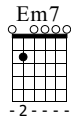

Your New Cockoo

The Cardigans

First band on the moon

Standard tuning

♩ = 120

E-Gt

f

T	5	5	5	5	4
A	7	7	7	7	6
B	6	6	6	6	5
A	7	7	7	7	6
B	5	5	5	5	4

T	X	3	X	4	X
A	X	5	X	6	X
B	X	4	X	5	X
A	X	5	X	6	X
B	X	3	X	4	X

T	5	5	5	4	3
A	7	7	7	6	5
B	6	6	6	5	4
A	7	7	7	6	5
B	5	5	5	4	3

T	X	3	X	4	X
A	X	5	X	6	X
B	X	4	X	5	X
A	X	5	X	6	X
B	X	3	X	4	X

gtr_break

26

T
A
B

(4)	4	4	4	2	2	0	0	4
(4)	5	5	5	2	2	1	1	5
(5)	4	4	4	2	2	1	1	4
(4)	4	4	4	2	2	2	2	6
(6)	4	4	4	0	0	0	0	4

Musical notation for measures 101-104. The top staff shows a treble clef with a key signature of one sharp (F#) and a common time signature. The bottom staff shows guitar tablature with fret numbers and picking directions. Measure 101 starts with a 101-measure rest. Measures 102-104 feature a melodic line with a 7-measure rest in measure 103.

Musical notation for measures 103-106. The top staff shows a treble clef with a key signature of one sharp (F#) and a common time signature. The bottom staff shows guitar tablature with fret numbers and picking directions. Measure 103 starts with a 103-measure rest. Measures 104-106 feature a melodic line with a 7-measure rest in measure 105.