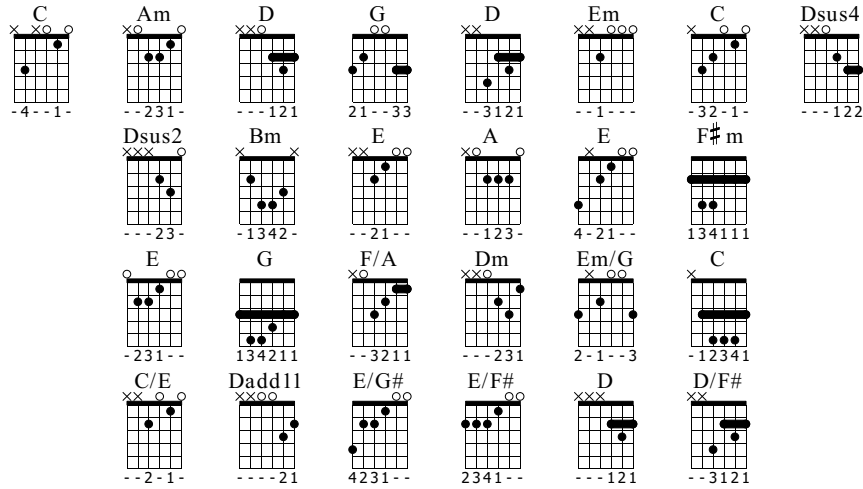

### Minstrel in the Gallery

Words & Music by Ian Anderson

Standard tuning

♩ = 100

2 3 4

#### 1st Verse

S-Gt

Capo. fret 3

*mp* *mf* *mp*

C Am D

G D Em

C Am D D Dsus4 Dsus2

TAB