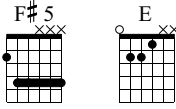

Charlie

Noir Désir
du ciment sous les plaines

Words & Music by Bertrand Cantat / Noir Désir

Standard tuning

♩ = 120

Riff d'harmonica

F#5 E

Couplet 1
6x

E-Gt

4 4 4 4 4 4 4 4 4
4 4 4 4 4 4 4 4 4
2 2 2 2 2 2 2 2 2

1 1 1 1 1 1 1 1 1
2 2 2 2 2 2 2 2 2
0 0 0 0 0 0 0 0 0

2 3 4 4 4 4
1 2 2 2 2 2
4 4 4 4 4 4

Couplet 2

5

2 3 4 4 4 4
1 2 2 2 2 2
4 4 4 4 4 4

4 4 4 4 4 4 4 4 4
4 4 4 4 4 4 4 4 4
2 2 2 2 2 2 2 2 2

4	4	4	4	4	4	4	4	1	1	1	2	3	1
4	4	4	4	4	4	4	4	2	2	2	2	4	2
2	2	2	2	2	2	2	2	0	0	0	2	4	2

Musical notation for measures 33-35. The key signature has two sharps. Measure 33 starts with a repeat sign. The guitar tablature for measures 33-35 is as follows:

4	4	4	4	4	4	4	4	1	1	1	1	1	1	1	1	1	4	4	4	4	4	4	4	4
4	4	4	4	4	4	4	4	2	2	2	2	2	2	2	2	2	2	4	4	4	4	4	4	4
2	2	2	2	2	2	2	2	0	0	0	0	0	0	0	0	0	2	2	2	2	2	2	2	2

Musical notation for measures 36-38. The key signature has two sharps. Measure 36 starts with a repeat sign. The guitar tablature for measures 36-38 is as follows: