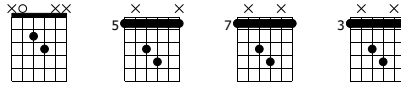

Mother

The Police
Synchronicity

Words & Music by Andy Summers

Standard tuning

$\text{♩} = 200$

Intro

E-Gt

f

4x

4x

Couplet 1&2

3

4x

6

4x

9

4x

12

TAB 7 10-9 10-9 10-9 9-9 7-9 0 3-2 3-2 3-2 2-0 0 3-2 3-2 3-2 2-0

Solo guitare

15

TAB 3 6-5 6-5 6-5 5-5 3-5 3 6-5 6-5 6-5 5-5 3-5 0 3-2 3-2 3-2 2-0

18

TAB 0 3-2 3-2 3-2 2-0 3 6-5 6-5 6-5 5-5 3-5 3 6-5 6-5 6-5 5-5 3-5