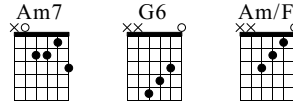

# Too Young

Phoenix  
United

Words & Music by Phoenix

Standard tuning

♩ = 70

**Intro**  
Am7 G6 Am/F Am7 G6 Am/F Am7 G6

**Verse 1**

S-Gt

**Chorus 1**  
Am7 G6

Am/F Am7 G6 Am/F Am7 G6

**Verse 2**

**Chorus 2**  
Am7 G6 Am/F Am7 G6 Am/F

Am7 G6 Interlude

Musical notation for the Interlude section, measures 35-43. The treble clef staff shows a sequence of chords: Am7 (measure 35), G6 (measure 36), and then a series of whole notes on the open strings (E, A, D, G) from measure 37 to 43. The guitar TAB below shows the corresponding fingerings: Am7 (3, 1, 2, 2, 0) and G6 (0, 3, 4, 5).

Chorus 3

Am7 G6 Am/F Am7 G6 Am/F Am7 G6 Am/F

Musical notation for Chorus 3, measures 44-51. The treble clef staff shows a sequence of chords: Am7 (measure 44), G6 (measure 45), Am/F (measure 46), Am7 (measure 47), G6 (measure 48), Am/F (measure 49), Am7 (measure 50), G6 (measure 51), and Am/F (measure 52). The guitar TAB below shows the corresponding fingerings: Am7 (3, 1, 2, 2, 0), G6 (0, 3, 4, 5), and Am/F (0, 1, 2, 3).

60

Musical notation for measure 60. The treble clef staff shows a whole note on the open string (E). The guitar TAB below shows the corresponding fingering: 0.