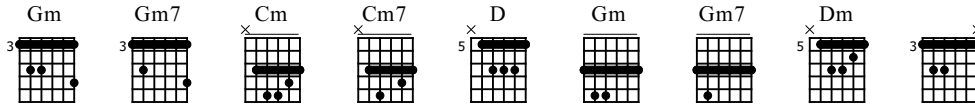

# L'homme qui suivait les nuages

Mickey 3d

La trève

Words & Music by Michaël Furnon

Standard tuning

$\text{♩} = 120$

S-Gt

Chords: Gm, Gm7, Cm

The first system of musical notation for the guitar. It consists of a treble clef staff with a 2/4 time signature and a key signature of one sharp (F#). The notation shows a sequence of chords: Gm, Gm7, Gm7, Cm, Gm, Gm7, Gm7, Dm, and Cm. Each chord is accompanied by a guitar tab line with fret numbers (3, 4, 5) and a dynamic marking 'f'. The piece is in 2/4 time with a tempo of 120 beats per minute.

Chords: Cm7, D

The second system of musical notation for the guitar. It continues the sequence of chords: Cm7, D, Cm7, D, Cm7, D, and Cm7. The notation includes a treble clef staff with a 2/4 time signature and a key signature of one sharp (F#). Each chord is accompanied by a guitar tab line with fret numbers (3, 4, 5, 7) and a dynamic marking 'f'.

Chords: Cm, Cm7

The third system of musical notation for the guitar. It continues the sequence of chords: Cm, Cm7, Cm, Cm7, Cm, Cm7, Cm, Cm7, Cm, Cm7, Cm, Cm7, Cm, Cm7, Cm, Cm7. The notation includes a treble clef staff with a 2/4 time signature and a key signature of one sharp (F#). Each chord is accompanied by a guitar tab line with fret numbers (3, 4, 5, 7) and a dynamic marking 'f'.