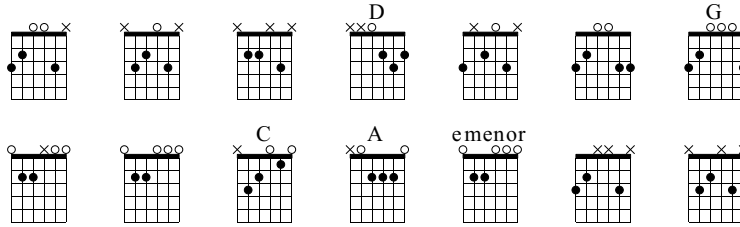

Inminente Conjuncion

Inminente Conjuncion

Tk (grupo peruano) Viva la promo 37 "P.R.G"

Trece

Words & Music by Tk

Standard tuning

♩ = 145

E-Gt

First system of musical notation, measures 1-3. It includes a treble clef, a 4/4 time signature, and a forte (f) dynamic marking. The guitar part is shown in standard tuning with a TAB line below the staff.

Second system of musical notation, measures 4-6. It includes a treble clef, a 4/4 time signature, and a D chord marking above measure 4. The guitar part is shown in standard tuning with a TAB line below the staff.

Third system of musical notation, measures 7-9. It includes a treble clef, a 4/4 time signature, and a D chord marking above measure 7. The lyrics "porque sera ..." are written above the staff. The guitar part is shown in standard tuning with a TAB line below the staff.

Fourth system of musical notation, measures 10-12. It includes a treble clef, a 4/4 time signature, and lyrics "como ves..", "y volveras", and "a crecer" written above the staff. The guitar part is shown in standard tuning with a TAB line below the staff.