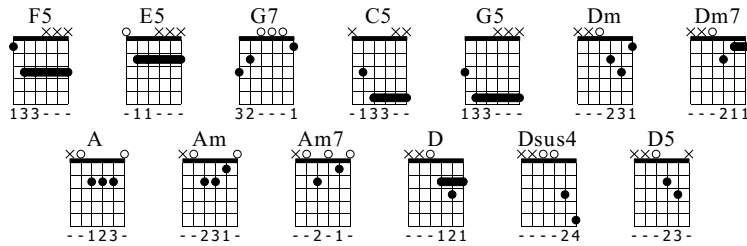

Ella es Azul

Volovan

Words & Music by jcesmx

Standard tuning

$\text{♩} = 152$

Intro

E-Gt

f

F5 E5 G7

G7 C5 G5

C5 G5

Dm Dm7

16

Dm A

TAB

1 1 1 1 1 1 1 1	1 1 1 1 1 1 1 1	1 1 1 1 1 1 1 1	0 0 0 0 0 0 0 0
2 2 2 2 2 2 2 2	2 2 2 2 2 2 2 2	2 2 2 2 2 2 2 2	2 2 2 2 2 2 2 2
0 0 0 0 0 0 0 0	0 0 0 0 0 0 0 0	0 0 0 0 0 0 0 0	0 0 0 0 0 0 0 0

84

Solo C5 F5 C5

TAB

2-2-2-2-2-2-2-2	5-5-5-5-5-5-5-5	3-3-3-3-3-3-3-3	5-5-5-5-5-5-5-5
3-3-3-3-3-3-3-3	3-3-3-3-3-3-3-3	1-1-1-1-1-1-1-1	3-3-3-3-3-3-3-3
0-0-0-0-0-0-0-0	3-3-3-3-3-3-3-3	3-3-3-3-3-3-3-3	0-0-0-0-0-0-0-0