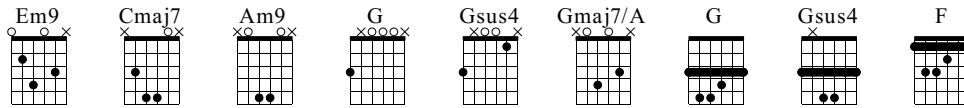

# The Lee Shore

Crosby, Stills, Nash & Young

Words & Music by David Crosby

Standard tuning

♩ = 160

free tempo

**Intro**

S-Gt