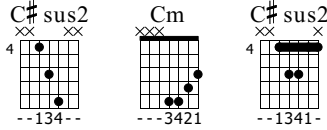

I Of The Storm

Psychotic Waltz

A Social Grace

Words by Buddy Lackey

Music by Psychotic Waltz

Standard tuning

♩ = 116

E-Gt7