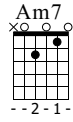

Big Boots

Man-o-war
Radiohead
unreleased

Standard tuning

♩ = 78

E-Gt

1

f

TAB

5 5 5 5 7-5 5 5 | 5 4 5 4 7-5 4 5

3

TAB

5 3 5 3 7-5 3 5 | 5 4 5 4 7-5 4 5 | 5 5 5 5 7-5 5 5

6

TAB

5 4 5 4 7-5 5 4 5 | 5 3 5 3 7-5 5 3 5 | 5 4 5 4 7-5 5 4 5

9

TAB

5 5 5 5 7-5 5 5 5 | 5 4 5 4 7-5 5 4 5 | 5 3 5 3 7-5 5 3 5

12

TAB

5 4 5 4 7-5 5 4 5 | | | | | | |