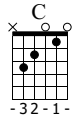

Big Boots

Man-o-war
Radiohead
unreleased

Standard tuning

♩ = 78

E-Gt

1

f

TAB

5 5 5 5 7-5 5 5 | 5 4 5 4 7-5 4 5

3

TAB

5 3 5 3 7-5 3 5 | 5 4 5 4 7-5 4 5 | 5 5 5 5 7-5 5 5

6

TAB

5 4 5 4 7-5 5 4 5 | 5 3 5 3 7-5 5 3 5 | 5 4 5 4 7-5 5 4 5

9

TAB

5 5 5 5 7-5 5 5 5 | 5 4 5 4 7-5 5 4 5 | 5 3 5 3 7-5 5 3 5

12

TAB

5 4 5 4 7-5 5 4 5 | | | | | | |