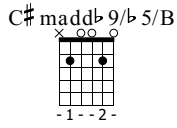

Big Boots

Man-o-war
Radiohead
unreleased

Standard tuning

♩ = 78

E-Gt

1

f

TAB

5 5 5 5 7-5 5 5 | 5 4 5 4 7-5 4 5

3

TAB

5 3 5 3 7-5 3 5 | 5 4 5 4 7-5 4 5 | 5 5 5 5 7-5 5 5

6

TAB

5 4 5 4 7-5 5 4 5 | 5 3 5 3 7-5 5 3 5 | 5 4 5 4 7-5 5 4 5

9

72

TAB

1	1	1	1	1	1	0	(0)	0	(0)	0	(0)	3	(3)				
2	2	2	2	2	2	0	(1)	0	(1)	0	(1)	0	(0)				
3	3	3	3	3	3	2	(0)	0	(0)	0	(0)	0	(0)				
1	1	1	1	1	1	3		2		0		X					

77

T
A
B

The image shows a musical score for guitar. The top staff is a treble clef staff with a key signature of one flat (B-flat) and a 4/4 time signature. It contains six measures of music, each starting with a quarter rest followed by a dotted quarter note. The notes in the six measures are: B-flat4, A4, G4, F4, E4, and D4. Below the staff is a six-line guitar tablature staff, which is currently empty. The letters 'T', 'A', and 'B' are stacked vertically on the left side of the tablature staff, indicating it is a guitar tab.