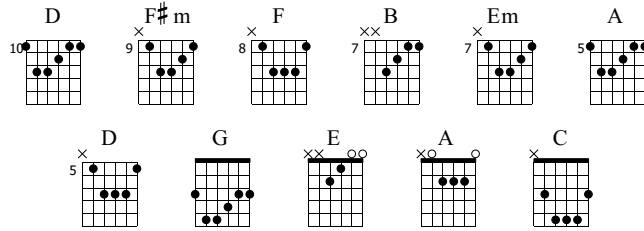

# Candy Says

The Velvet Underground  
The Velvet Underground

Words & Music by Lou Reed

Standard tuning

♩ = 85

Verse 1

N-Gt

*f*