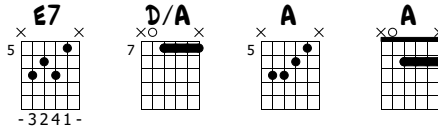

BORN ON THE BAYOU

CREEDENCE CLEARWATER REVIVAL

STANDARD TUNING

♩ = 120

PRESS F5 TO SEE NOTES ON VIEW.

INTRO RIFF
LET RING E7

LET RING

E-GT

LET RING

VERSE 1
E7

D/A A E7

NOW, WHEN I WAS JUST A LITTLE BOY,

STANDIN' TO MY DADDY'S KNEE,

D/A A E7

MY POPPA SAID, "SON, DON'T LET THE MAN GET YOU DO WHAT HE DONE TO ME." 'CAUSE HE'LL GET

YOU,