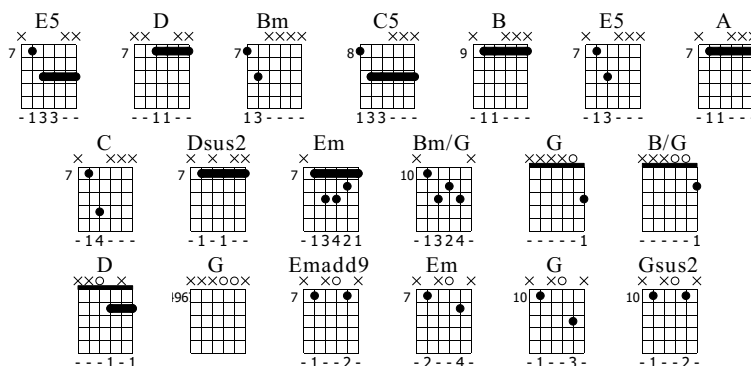

# Siege Engine

Track #2

Buckethead  
Albino Slug

Music by Buckethead

Standard tuning

Moderate Funk ♩ = 101