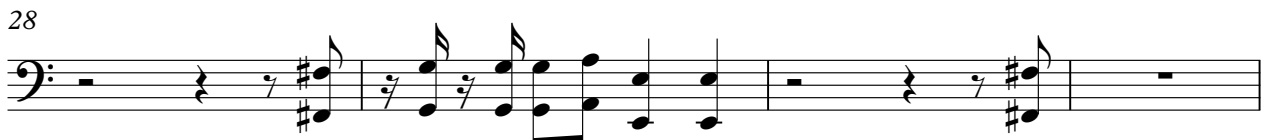

Ace of Base - The Sign

Bass rythm

♩ = 97,999985

Bass rythm

32

36

40

44