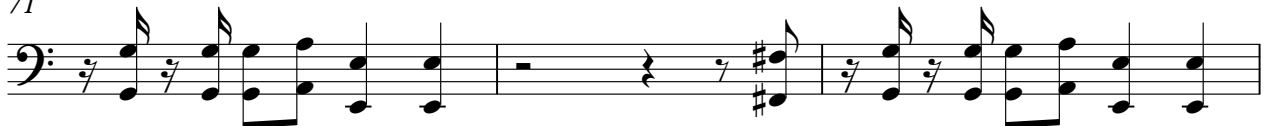

Bass rythm

32

36

40

44

48

53

57

61

66

71