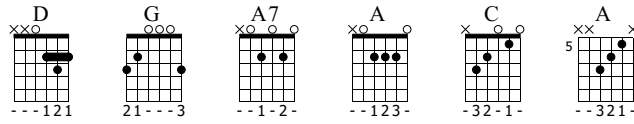

# Me and You and a dog named Boo

tabbed by ashwinjn

## Lobo

Standard tuning

♩ = 120

S-Gt

**D**

*mf*  
Capo. fret 4

**TAB**

4

**G** **A7**

8

**A**

11

**TAB**

14#

TAB

2	2	2	3	2	0	0	3	3	0	0	2	2	2	3	2	0	0
3	3	3	3	3	3	3	0	0	2	2	3	3	3	3	3	3	3
0	0	0	0	0	0	0	0	0	2	2	0	0	0	0	0	0	0