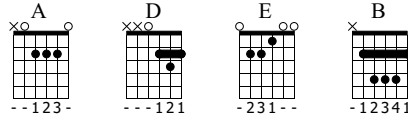

Baby I Love You

Ramones
End Of Century

Standard tuning

Moderate ♩ = 110

Intro

S-Gt

A **D** **E**

Verse

Part

5 9 13

TAB

The musical score is presented in three systems. Each system consists of a standard musical staff (treble clef, 4/4 time) and a corresponding guitar tab staff. The Intro section (measures 1-4) features a sequence of chords: A, D, and E. The Verse section (measures 5-12) and Part section (measures 13-20) continue with the same chord progression. The guitar tabs use numbers 0-4 to indicate fret positions and 'x' for muted strings. The key signature has one sharp (F#).