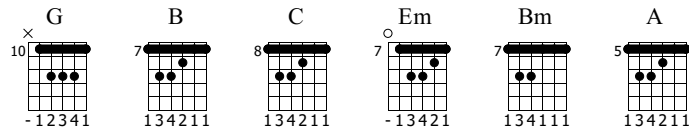

Nova Baby

The Black Keys

El Camino

Standard tuning

♩ = 135

Intro

E-Gt

♯ 2/4 1

G

f

G

T	12	12	12	12	8	8	8	8	8	12	12	12	12
A	12	12	12	12	9	9	9	9	9	12	12	12	12
B	12	12	12	12	9	9	9	9	9	12	12	12	12
B	10	10	10	10	7	7	7	7	7	10	10	10	10

G

B

T	8	8	8	8	8	12	12	12	12	8	8	8	8	8	7	7	7	7	7
A	9	9	9	9	9	12	12	12	12	9	9	9	9	9	8	8	8	8	8
B	7	7	7	7	7	10	10	10	10	7	7	7	7	7	7	7	7	7	7

Chorus 2

G **G**

TAB: 12-12-12-12 | 9-8 | 12-12-12-12 | 9-8

G **B** **C**

TAB: 12-12-12-12 | 9-8 | 7-7-7-7-7 | 8-9 | 10-10-10-10 | 8-8-8-8

B **C** **G**

TAB: 7-8-9-9-9 | 10-8 | 12-12-12-12 | 9-8 | 7-8-8-8-8 | 9-9-9-9

G **G**

TAB: 12-12-12-12 | 9-8 | 12-12-12-12 | 9-8

B **C** **B** **C**

TAB: 7-8-9-9-9 | 10-9 | 7-8-8-8-8 | 10-9 | 7-8-8-8-8 | 10-8

Guitar Solo

82

G

TAB