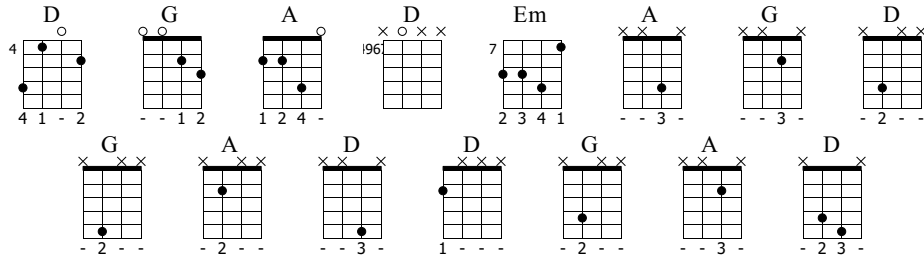

Whiskey Before Breakfast

Classic Folk Tune

Andy De Jarlis

User Defined

- ① = E ③ = D
- ② = A ④ = G

Lively ♩ = 200

Mando.

16 A D

TAB: 2-4-2-0 | 6-4-2 | 0-2-4-5-0 | 4 | 0-2-0 | 4-2-0-2-4

19 G A A D D

TAB: 5-2-5-4-0 | 4 | 2-0-2-0 | 6 | 4-0-5-0-2 | 5-2-0 | 5-4-2-0

23 Em A D A G D

TAB: 0-5-7-0 | 0-2-0 | 5-4-2-0 | 2-5-4-5-0 | 5 | 2-4-2-0 | 4-2-0

27 G D A D

TAB: 2-5-4-5-4-0 | 2-4-2-0 | 6 | 0-4-0-4-5-0-2 | 5-2-0 | 5-4-2-0

31 Em A D A G D

TAB: 0-5-7-0-0-2 | 3-2-0 | 5-4-2-0 | 2-5-4-5-0 | 4 | 2-4-2-0 | 4-2-0

35 G D A D D

TAB: 5-2-5-4-0 | 4 | 2-0-2-0 | 6 | 5-4-5-0-2-5-4-2 | 0 | 5-4-2-0