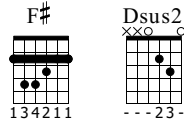

Loser

3 Doors Down
The Better Life

Standard tuning

♩ = 100

♩ = 74 74 74 74 74

Intro

F# Dsus2 F# Dsus2

S-Gt