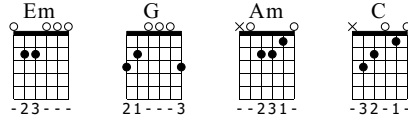

The Road I'm On

3 Doors Down

Standard tuning

♩ = 87

Intro

E-Gt

mf *f*

TAB
0 2 2 3 2 0 0 0 | 0 2 2 3 2 0 3

Verse 1

Em G Am C

TAB
0 2 2 3 2 0 0 0 | 0 0 X 3 3 X | 0 0 X 3 3 X | 0 0 X 3 3 X

Em G Am C Em G

TAB
0 0 X 3 3 X | 0 0 X 3 3 X | 1 1 X 0 0 X | 2 2 X 0 0 X | 0 0 X 3 3 X | 0 0 X 3 3 X

Verse 2

Am C Em G Am Em G