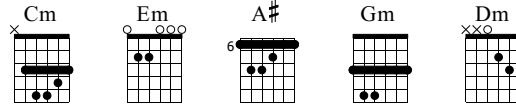

Je T' Ai Toujours Aimée

Dominique A

Auguri

Words & Music by Buxin/ Vande Voorde - Burnel

Standard tuning

♩ = 130

N-Gt

Capo. fret 3

f

couplet 1

couplet 1

Cm

Em