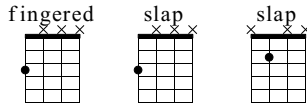

Some Hit

Levada de Blues/Jazz
Eduardo Pooter Reis

Words & Music by *Eduardo Pooter Reis

Standard tuning

♩ = 158

E-Bass

fingered

f

Alternância de canais
slap

10

fingered

15

Alternância
slap

19