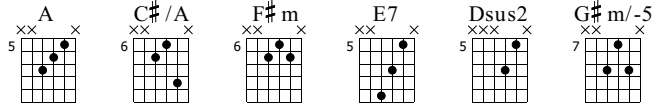

Tiko-Tiko

Ñàíáá

Music by Abreu

Standard tuning

Moderate ♩ = 110

S-Gt

1

f