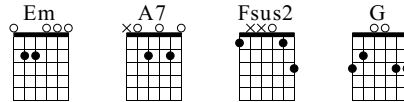

Pink

Words & Music by Aerosmith

Standard tuning

$\text{♩} = 88$

S-Gt

f

1

TAB