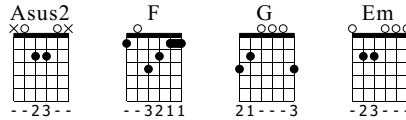

Cherry Blossom Girl

Air

Standard tuning

♩ = 147

Capo on 4th Fret

Asus2 F

S-Gt

f
Capo. fret 4