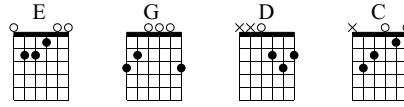

Ballad of the dwight frye

Alice Cooper
Love it to the death

Words & Music by Robin Sjunnesson

Standard tuning

♩ = 80

N-Gt

E G D

TAB

0	0	0	0	3	3	3	3	2	2	2	2
1	1	1	1	0	0	0	0	3	2	3	3
2	2	2	2	0	0	0	0	2	2	2	2
0	0	0	0	3	3	3	3	0	0	0	0

C E G D

TAB

0	0	0	0	0	0	0	0	3	3	3	3	2	2	2	2
1	1	1	1	0	0	0	0	0	0	0	0	3	2	3	3
0	0	0	0	1	1	1	1	0	0	0	0	2	2	2	2
3	3	3	3	0	0	0	0	3	3	3	3	0	0	0	0

C E G D

TAB

0	0	0	0	0	0	0	0	3	3	3	3	2	2	2	2
1	1	1	1	0	0	0	0	0	0	0	0	3	2	3	3
0	0	0	0	1	1	1	1	0	0	0	0	2	2	2	2
3	3	3	3	0	0	0	0	3	3	3	3	0	0	0	0

C

3x

TAB

0	0	0	0	5	5	7	7	9	9	9	9	9	9	5	5	7	7
1	1	1	1	3	3	5	5	7	7	7	7	7	7	3	3	5	5
2	2	2	2	5	5	7	7	9	9	9	9	9	9	5	5	7	7
3	3	3	3	5	5	7	7	9	9	9	9	9	9	3	3	5	5