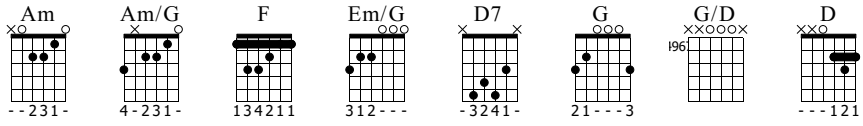

Sandman

America
History

Standard tuning

$\text{♩} = 66$

S-Gt

Am

1 *f*

0	0	0	0	0	0	0	0	0	0	0	0	0	0	0	0	0	0
1	1	1	1	1	1	1	1	1	1	1	1	1	1	1	1	1	1
2	2	2	2	2	2	2	2	2	2	2	2	2	2	2	2	2	2
2	2	2	2	2	2	2	2	2	2	2	2	2	2	2	2	2	2
0	0	0	0	0	0	0	0	0	0	0	0	0	0	0	0	0	3

T
A
B

5

F

Em/G

Am

Am/G

1	1	1	1	0	0	0	0	0	0	0	0	0	0	0	0	0	0
1	1	1	1	0	0	0	0	0	0	1	1	1	1	1	1	1	1
2	2	2	2	2	2	2	2	2	2	2	2	2	2	2	2	2	2
3	3	3	3	2	2	2	2	2	2	0	0	0	0	0	0	0	2
1	1	1	1	0	0	0	0	3	0	0	0	0	0	0	0	0	3

T
A
B