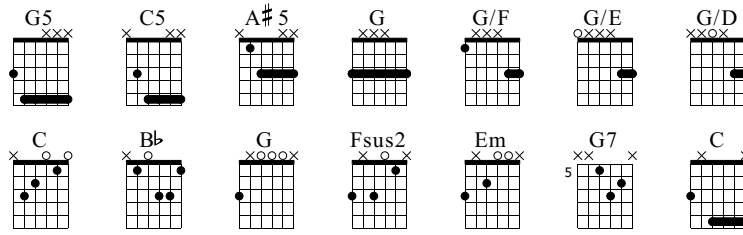

Do It With Madonna

The Androids
The Androids

Standard tuning

♩ = 115

Intro
G5

Verse 1
G5 G5 G5

E-Gt

f