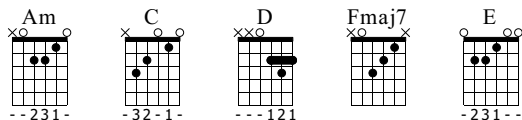

# House of the Rising Sun

Eric Burden and The Animals

Standard tuning

♩ = 120

E-Gt

Am C D

*f*

T  
A  
B