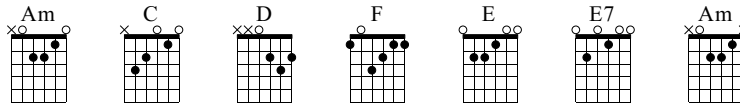

House of the Rising Sun

The Animals

Words & Music by The Animals

Standard tuning

♩ = 150

S-Gt

Am C D F

f
let ring let ring let ring let ring

TAB: 2 1 0 1 2 0 1 0 | 0 2 3 3 2 2 1 1 2

1. Am C E E7

let ring let ring let ring let ring

TAB: 2 1 0 1 2 0 1 0 | 1 0 0 1 1 3 3 1

2. Am E Am E7

let ring let ring let ring let ring

TAB: 2 1 0 1 2 1 0 0 1 | 2 1 0 1 2 1 3 0 3 1