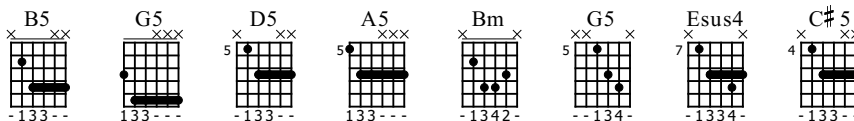

DegrAD

Íèèìó Ìè-ââî

Words & Music by DegrAD

Standard tuning

Moderate ♩ = 156

E-Gt

T
A
B

T
A
B