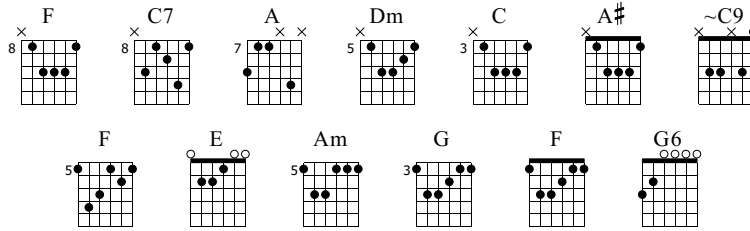

Freight Train

Chet Atkins

Words & Music by ?

Standard tuning

♩ = 110

E-Gt

1

f ff f

T
A
B

8 5 7

F C7 C7

5

mp f

T
A
B

8 10 8 10 10 10 9 8 8 10 8 8 10 8 8 10 8 8 10 8 8

F A