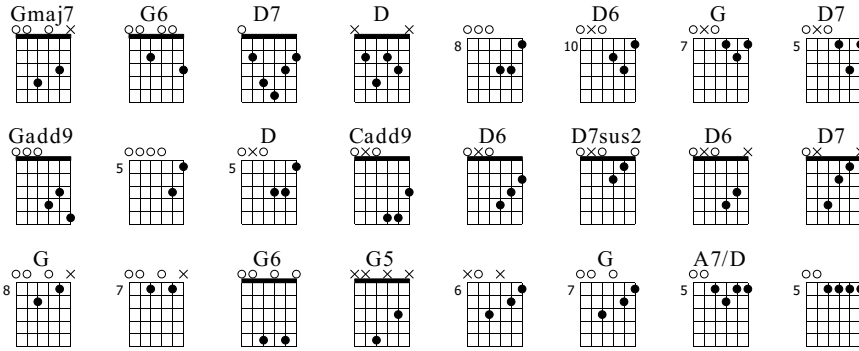

# Wheels

Chet Atkins

And Then Came Chet 1979 / On the Road - Live 1975 RCA

Words & Music by Petty

Open G6

⑤ = G  
⑥ = D

♩ = 148

DGDGBE

(♩ =  $\overset{\frown}{\text{3}}$ )

S-Gt

G Gmaj7

*f* *ff* *f*

TAB

0	2	4	0	0	0	3	0
0	0	0	0	0	0	4	0
0	0	0	0	0	0	0	0

G6 D7

TAB