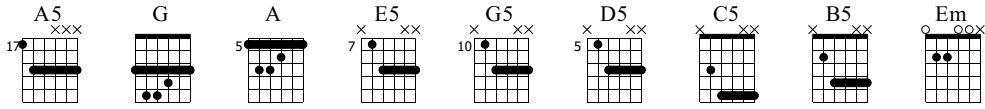

# Seven Nation Army

White Stripes Cover Live 04.05.03

Audioslave

Words & Music by Jack White

Standard tuning

♩ = 125

E-Gt

Musical notation for the first system, measures 1-8. The guitar part consists of a single note on the open E string. The TAB part is empty.

Verse 1

Musical notation for the second system, measures 9-18. The guitar part consists of a single note on the open E string. The TAB part is empty.

Musical notation for the third system, measures 19-25. Measures 19-25 show a single note on the open E string. Measures 26-28 show a power chord (A5) with a forte (*f*) dynamic. The TAB part shows the fretting for the power chord: X-19-19-19 and X-17-17-17.

45

T  
A  
B 0 9 9 9 9 12 12 12  
0 0 (9) (9) (9) 12 12 12

Verse 2

53

Musical notation for Verse 2, measures 53-61. The top staff shows a treble clef with a series of quarter notes on a single pitch, followed by two chords. The bottom staff is a guitar TAB with a '19' fret marker and two '2 3/4' time signature annotations with arrows pointing to the notes above.

62

Musical notation for Verse 2, measures 62-71. The top staff shows a treble clef with a series of quarter notes on a single pitch, followed by two chords. The bottom staff is a guitar TAB with a '19' fret marker and ten '2 3/4' time signature annotations with arrows pointing to the notes above.