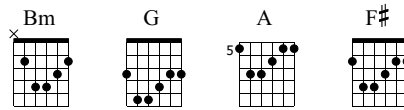

The Boys Light Up

Australian Crawl

Words & Music by James Reyne

Standard tuning

♩ = 100

Intro

E-Gt

Theme

Verse 1

A Bm Bm

15

TAB

5	2	2
5	3	3
6	4	4
7	4	4
7	2	2
5		7

G A Bm

18

TAB

Chorus

G F# Bm G

43

TAB 3 3 4 5 5 3 4 6 5 6 5 6 2 3 4 4 2 3 3 4 5 5 3

Boys Light Up/Guitar Fill-In Trade Off

A Bm Bm Bm Bm

47

Fill ins --> trade off to 'Boys Light Up' shouted

TAB 5 5 6 7 7 5 2 3 4 4 2 2 3 4 4 2 2 3 4 4 2 2 3 4 4 2

Guitar Solo Chorus Chorus/Single Shout

53

Full on solo Chorus (solo continues till end) Chorus with fill-in of sc

TAB

Outro

62

T
A
B