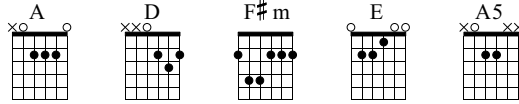

# I Don't Deserve You

-----  
**Babar**  
Babar

Words & Music by Larva y Faca

Standard tuning

♩ = 130

S-Gt

Measures 1-7. Measure 1 starts with a forte (*f*) dynamic. The notation includes a treble clef, a 4/4 time signature, and a key signature of one sharp (F#). The guitar part consists of a series of chords: A, D, F#m, E, and A5. Below the staff is a guitar tablature with six lines (E, A, D, G, B, E) and fret numbers.

♩ = 130

Measures 8-12. The notation includes a treble clef, a 4/4 time signature, and a key signature of one sharp (F#). The guitar part features triplets and "let ring" instructions. The tablature shows fret numbers and includes a (2) in parentheses on the A string for measure 8.

Measures 13-17. The notation includes a treble clef, a 4/4 time signature, and a key signature of one sharp (F#). The guitar part continues with triplets and "let ring" instructions. The tablature shows fret numbers.