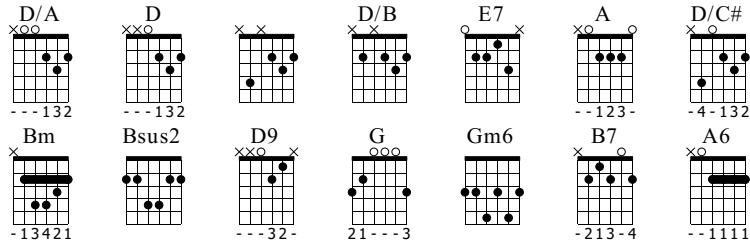

# Her Majesty

The Beatles  
Abbey Road

Words & Music by Paul McCartney

Standard tuning

♩ = 200

Chords: D/A, D, D/B, D/A, E7, A

S-Gt

*f*

TAB

Chords: D, D, D/C#, D/B, D/A, E7

TAB

Chords: A, Bm, Bsus2

TAB

D9 G Gm6 D B7

TAB

E7 A6 D B7 E7 A A6

TAB

D

TAB