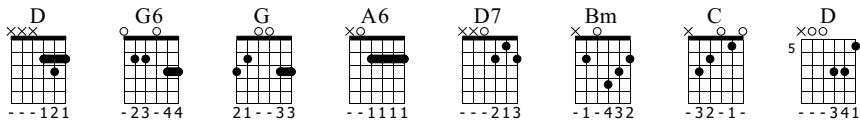

She 's Only Happy In The Sun

Ben Harper
diamonds on the Inside

Standard tuning

♩ = 97

S-Gt

f

D

1

TAB

G6

G6

G

3

TAB

A6

D

D

6

TAB

D

G6

9

TAB

Detailed description: This block contains the guitar tab for the song. It is organized into four systems, each with a musical staff and a corresponding TAB staff. The first system (measures 1-2) is in the key of D major and features a D chord with a treble clef and a 4/4 time signature. The second system (measures 3-5) features G6 and G chords. The third system (measures 6-8) features A6 and D chords. The fourth system (measures 9-11) features D and G6 chords. The TAB staff for each system shows the string order (T, A, B) and the fret numbers for each string. The first system starts with a dynamic marking of *f* and a first finger position. The second system starts with a triplet of eighth notes. The third system starts with a sixth finger position. The fourth system starts with a ninth finger position. The TAB staff for the first system shows: T: 0, A: 2, B: X. The second system shows: T: 0, A: 2, B: X. The third system shows: T: 0, A: 2, B: X. The fourth system shows: T: 0, A: 2, B: X.