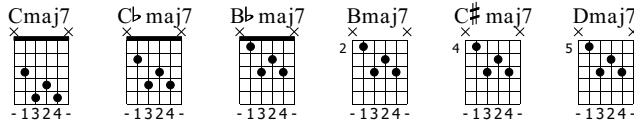

Before you go

George Benson

Words & Music by George Benson

Standard tuning

♩ = 120

E-Gt

f

T
A
B

T
A
B

T
A
B

T
A
B